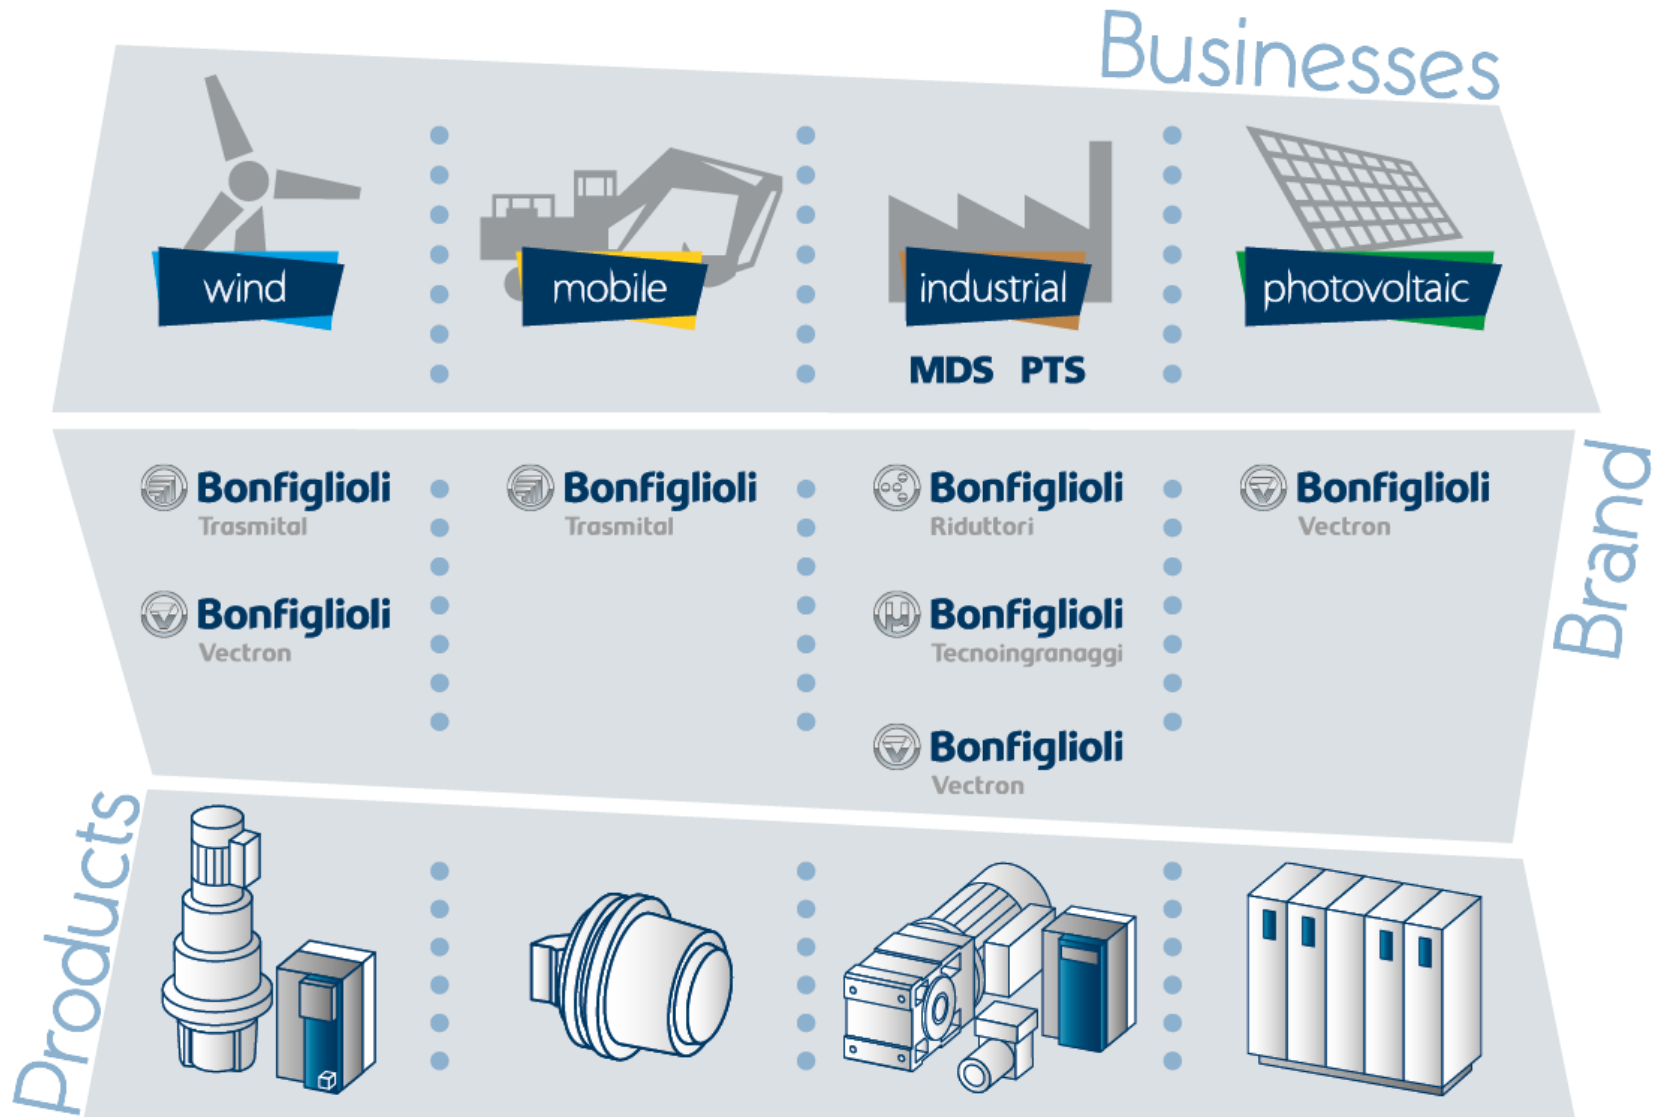

Bonfiglioli Vietnam Overview
Power, control and green solutions

**UNIONCAMERE – Workshop – Destinazione Vietnam II per le imprese Emiliano
Romagnole – FOOD FACTORY**

Bologna, 6 Maggio 2015

Storia - Milestones

Focalizzazione in linee di Business

Il portfolio Bonfiglioli comprende 4 principali categorie di prodotti, divise in 8 segmenti di prodotti

Product	Product Segments	Business
Planetary Gearboxes & Gearmotors	<ul style="list-style-type: none"> Planetary  	
	<ul style="list-style-type: none"> Precision G&G  	
Other Gearboxes & Gearmotors	<ul style="list-style-type: none"> Light Duty (Bevel, Helical & Worm)  	
	<ul style="list-style-type: none"> Heavy Duty (Bevel & Helical)  	
Electric motors	<ul style="list-style-type: none"> AC/DC electric motors  	
	<ul style="list-style-type: none"> Servo motors  	
Inverters	<ul style="list-style-type: none"> AC/DC motor drives  	
	<ul style="list-style-type: none"> Photovoltaic cabinet & drives  	